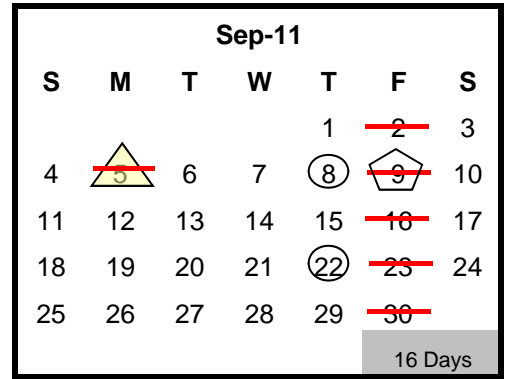

2011-2012 School Year Calendar

1368 Instructional Hours
1450 Teacher Hours Starting August 1, 2011
1470 First Year Teacher Hours Starting July 27, 2011

Zero Snow Days

Paydays
 New Teacher PD Days

First and Last Day Of School
 Student Non Attendance Day
 12 Month Employee Holidays
 No School
 District Closed
 AIMS Testing Days
 10 PD Days - 2 TBD - Teachers Only