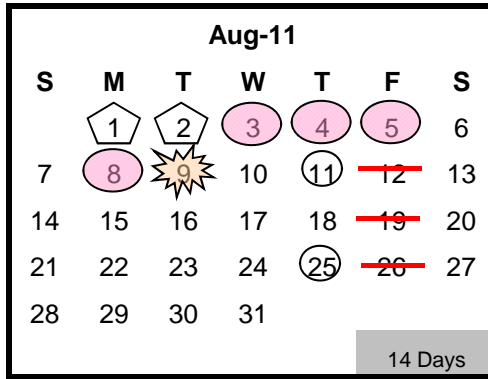

2011-2012 School Year Calendar

1368 Instructional Hours
1450 Teacher Hours Starting August 1, 2011
1470 First Year Teacher Hours Starting July 27, 2011

Zero Snow Days

Paydays
 New Teacher PD Days

First and Last Day Of School
 Student Non Attendance Day
 12 Month Employee Holidays
 No School
 District Closed
 AIMS Testing Days
 10 PD Days - 2 TBD - Teachers Only