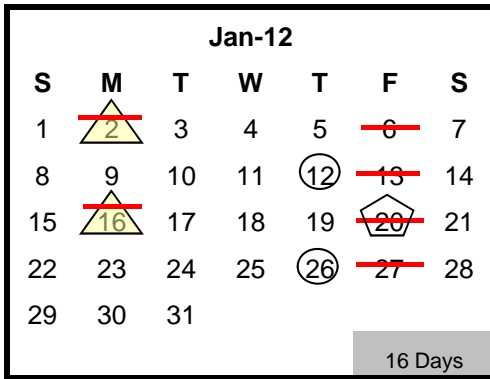

2011-2012 School Year Calendar

1368 Instructional Hours
1450 Teacher Hours Starting August 1, 2011
1470 First Year Teacher Hours Starting July 27, 2011

Zero Snow Days

Paydays
 New Teacher PD Days

First and Last Day Of School
 Student Non Attendance Day
 12 Month Employee Holidays
 No School
 District Closed
 AIMS Testing Days
 10 PD Days - 2 TBD - Teachers Only