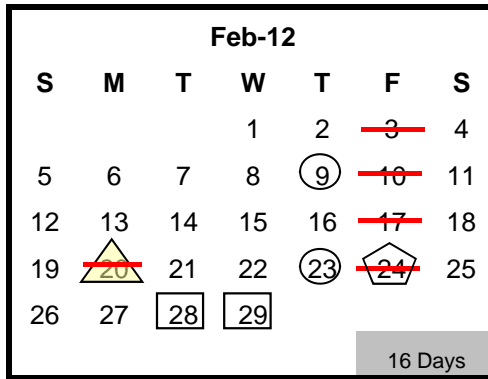

2011-2012 School Year Calendar

1368 Instructional Hours
1450 Teacher Hours Starting August 1, 2011
1470 First Year Teacher Hours Starting July 27, 2011

Zero Snow Days

Paydays
 New Teacher PD Days

First and Last Day Of School
 Student Non Attendance Day
 12 Month Employee Holidays
 No School
 District Closed
 AIMS Testing Days
 10 PD Days - 2 TBD - Teachers Only