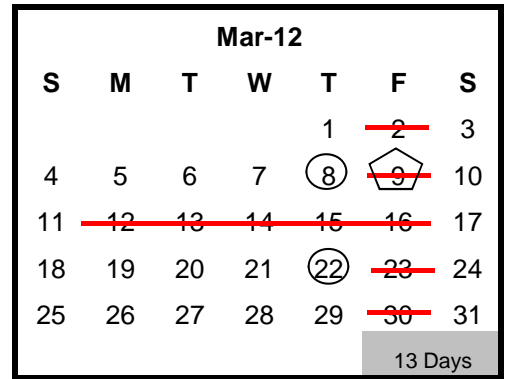

2011-2012 School Year Calendar

1368 Instructional Hours
1450 Teacher Hours Starting August 1, 2011
1470 First Year Teacher Hours Starting July 27, 2011

Zero Snow Days

Paydays
 New Teacher PD Days

First and Last Day Of School
 Student Non Attendance Day
 12 Month Employee Holidays
 No School
 District Closed
 AIMS Testing Days
 10 PD Days - 2 TBD - Teachers Only