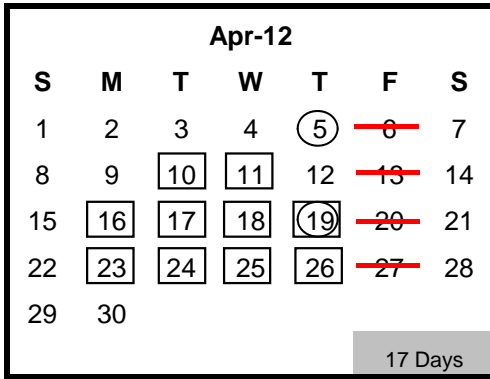

2011-2012 School Year Calendar

1368 Instructional Hours
1450 Teacher Hours Starting August 1, 2011
1470 First Year Teacher Hours Starting July 27, 2011

Zero Snow Days

Paydays
 New Teacher PD Days

First and Last Day Of School
 Student Non Attendance Day
 12 Month Employee Holidays
 No School
 District Closed
 AIMS Testing Days
 10 PD Days - 2 TBD - Teachers Only