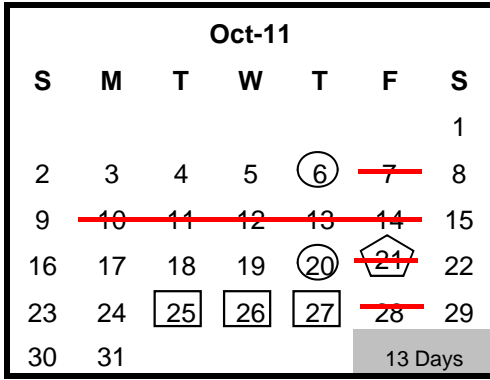

2011-2012 School Year Calendar

1368 Instructional Hours
1450 Teacher Hours Starting August 1, 2011
1470 First Year Teacher Hours Starting July 27, 2011

Zero Snow Days

Paydays
 New Teacher PD Days

First and Last Day Of School
 Student Non Attendance Day
 12 Month Employee Holidays
 No School
 District Closed
 AIMS Testing Days
 10 PD Days - 2 TBD - Teachers Only