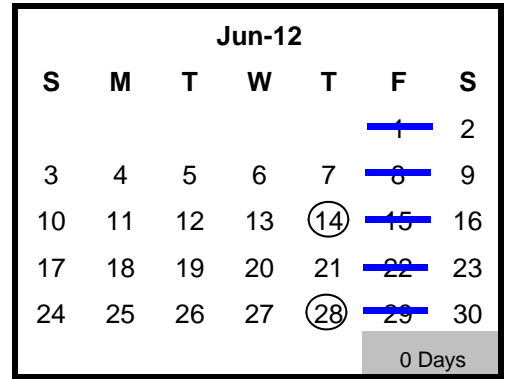

2011-2012 School Year Calendar

1368 Instructional Hours
1450 Teacher Hours Starting August 1, 2011
1470 First Year Teacher Hours Starting July 27, 2011

Zero Snow Days

Paydays
 New Teacher PD Days

First and Last Day Of School
 Student Non Attendance Day
 12 Month Employee Holidays
 No School
 District Closed
 AIMS Testing Days
 10 PD Days - 2 TBD - Teachers Only