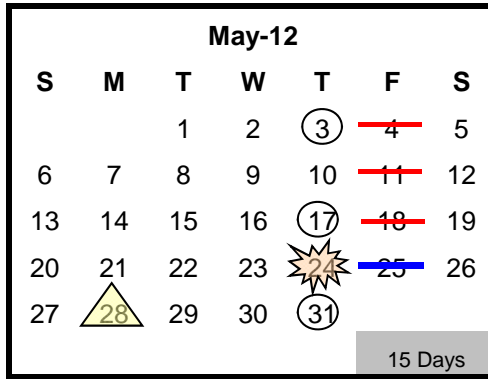

2011-2012 School Year Calendar

1368 Instructional Hours
1450 Teacher Hours Starting August 1, 2011
1470 First Year Teacher Hours Starting July 27, 2011

Zero Snow Days

Paydays
 New Teacher PD Days

First and Last Day Of School
 Student Non Attendance Day
 12 Month Employee Holidays
 No School
 District Closed
 AIMS Testing Days
 10 PD Days - 2 TBD - Teachers Only