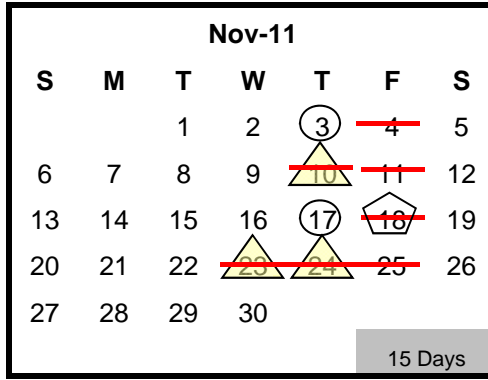

2011-2012 School Year Calendar

1368 Instructional Hours
1450 Teacher Hours Starting August 1, 2011
1470 First Year Teacher Hours Starting July 27, 2011

Zero Snow Days

Paydays
 New Teacher PD Days

First and Last Day Of School
 Student Non Attendance Day
 12 Month Employee Holidays
 No School
 District Closed
 AIMS Testing Days
 10 PD Days - 2 TBD - Teachers Only