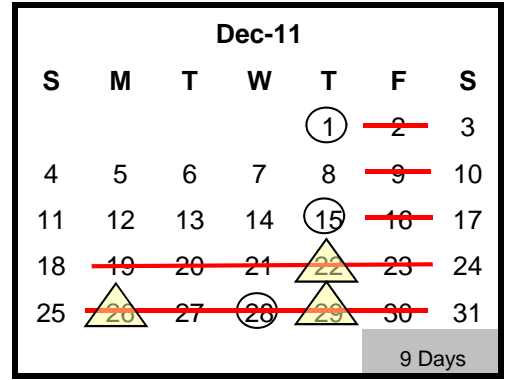

2011-2012 School Year Calendar

1368 Instructional Hours
1450 Teacher Hours Starting August 1, 2011
1470 First Year Teacher Hours Starting July 27, 2011

Zero Snow Days

Paydays
 New Teacher PD Days

First and Last Day Of School
 Student Non Attendance Day
 12 Month Employee Holidays
 No School
 District Closed
 AIMS Testing Days
 10 PD Days - 2 TBD - Teachers Only