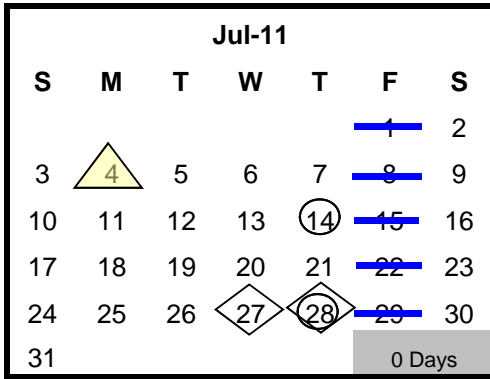

2011-2012 School Year Calendar

1368 Instructional Hours
1450 Teacher Hours Starting August 1, 2011
1470 First Year Teacher Hours Starting July 27, 2011

Zero Snow Days

Paydays
 New Teacher PD Days

First and Last Day Of School
 Student Non Attendance Day
 12 Month Employee Holidays
 No School
 District Closed
 AIMS Testing Days
 10 PD Days - 2 TBD - Teachers Only