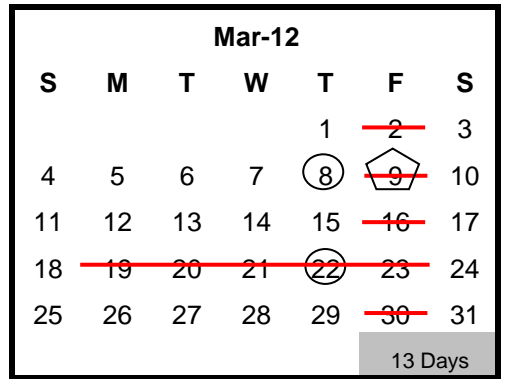

2011-2012 School Year Calendar

1368 Instructional Hours
1450 Teacher Hours Starting August 1, 2011
1470 First Year Teacher Hours Starting July 27, 2011

Zero Snow Days

Paydays
 New Teacher PD Days

First and Last Day Of School
 Student Non Attendance Day
 12 Month Employee Holidays
 No School
 District Closed
 AIMS Testing Days
 10 PD Days - 2 TBD - Teachers Only