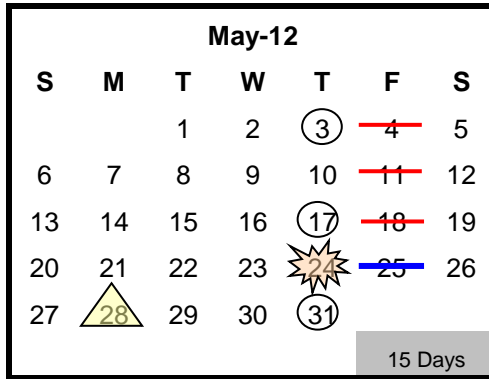

2011-2012 School Year Calendar

1368 Instructional Hours
1450 Teacher Hours Starting August 1, 2011
1470 First Year Teacher Hours Starting July 27, 2011

Zero Snow Days

Paydays
 New Teacher PD Days

First and Last Day Of School
 Student Non Attendance Day
 12 Month Employee Holidays
 No School
 District Closed
 AIMS Testing Days
 10 PD Days - 2 TBD - Teachers Only