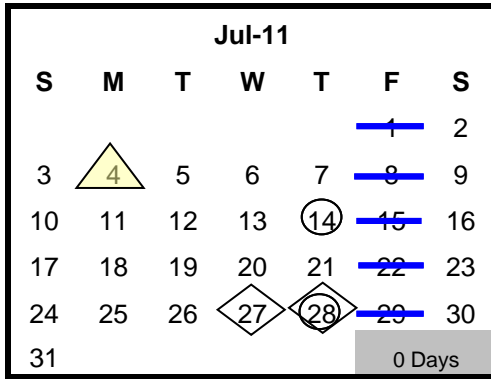

2011-2012 School Year Calendar

1368 Instructional Hours
1450 Teacher Hours Starting August 1, 2011
1470 First Year Teacher Hours Starting July 27, 2011

Zero Snow Days

Paydays
 New Teacher PD Days

First and Last Day Of School
 Student Non Attendance Day
 12 Month Employee Holidays
 No School
 District Closed
 AIMS Testing Days
 10 PD Days - 2 TBD - Teachers Only