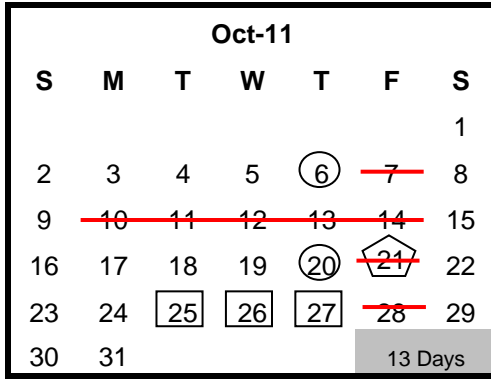

2011-2012 School Year Calendar

1368 Instructional Hours
1450 Teacher Hours Starting August 1, 2011
1470 First Year Teacher Hours Starting July 27, 2011

Zero Snow Days

Paydays
 New Teacher PD Days

First and Last Day Of School
 Student Non Attendance Day
 12 Month Employee Holidays
 No School
 District Closed
 AIMS Testing Days
 10 PD Days - 2 TBD - Teachers Only