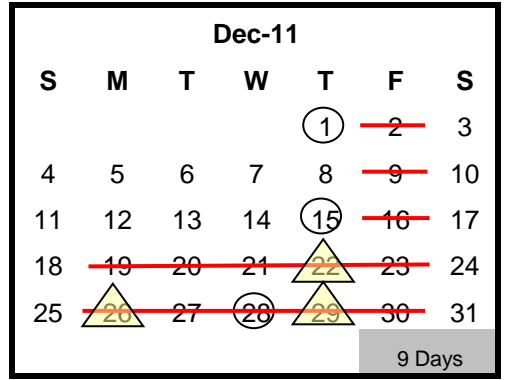

2011-2012 School Year Calendar

1368 Instructional Hours
1450 Teacher Hours Starting August 1, 2011
1470 First Year Teacher Hours Starting July 27, 2011

Zero Snow Days

Paydays
 New Teacher PD Days

First and Last Day Of School
 Student Non Attendance Day
 12 Month Employee Holidays
 No School
 District Closed
 AIMS Testing Days
 10 PD Days - 2 TBD - Teachers Only