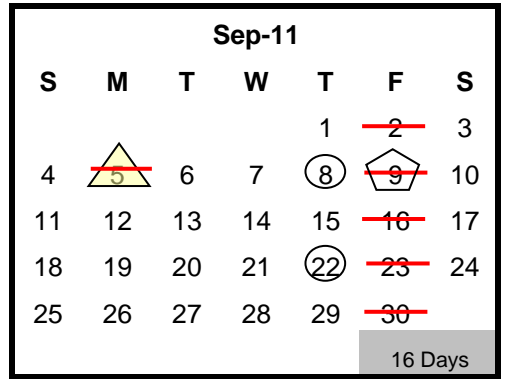

2011-2012 School Year Calendar

1368 Instructional Hours
1450 Teacher Hours Starting August 1, 2011
1470 First Year Teacher Hours Starting July 27, 2011

Zero Snow Days

Paydays
 New Teacher PD Days

First and Last Day Of School
 Student Non Attendance Day
 12 Month Employee Holidays
 No School
 District Closed
 AIMS Testing Days
 10 PD Days - 2 TBD - Teachers Only