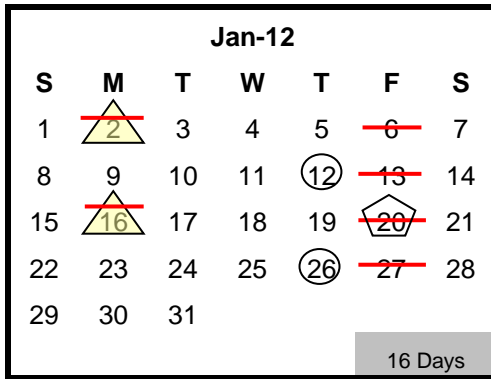

2011-2012 School Year Calendar

1368 Instructional Hours
1450 Teacher Hours Starting August 1, 2011
1470 First Year Teacher Hours Starting July 27, 2011

Zero Snow Days

Paydays
 New Teacher PD Days

First and Last Day Of School
 Student Non Attendance Day
 12 Month Employee Holidays
 No School
 District Closed
 AIMS Testing Days
 10 PD Days - 2 TBD - Teachers Only