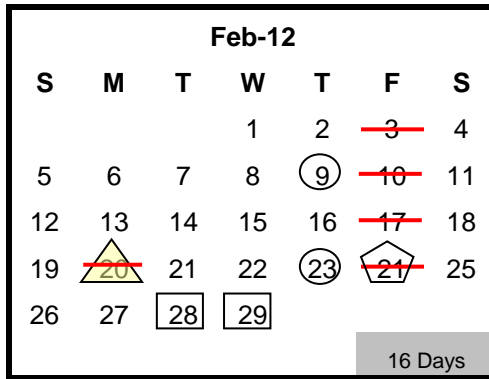

2011-2012 School Year Calendar

1368 Instructional Hours
1450 Teacher Hours Starting August 1, 2011
1470 First Year Teacher Hours Starting July 27, 2011

Zero Snow Days

Paydays
 New Teacher PD Days

First and Last Day Of School
 Student Non Attendance Day
 12 Month Employee Holidays
 No School
 District Closed
 AIMS Testing Days
 10 PD Days - 2 TBD - Teachers Only