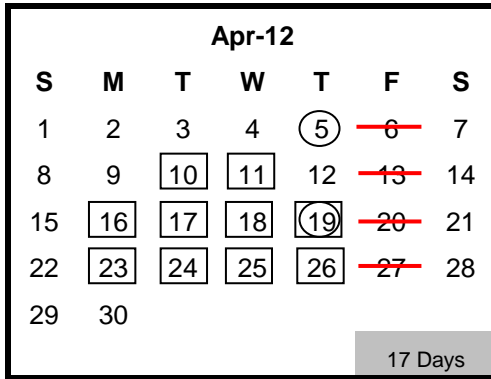

2011-2012 School Year Calendar

1368 Instructional Hours
1450 Teacher Hours Starting August 1, 2011
1470 First Year Teacher Hours Starting July 27, 2011

Zero Snow Days

Paydays
 New Teacher PD Days

First and Last Day Of School
 Student Non Attendance Day
 12 Month Employee Holidays
 No School
 District Closed
 AIMS Testing Days
 10 PD Days - 2 TBD - Teachers Only