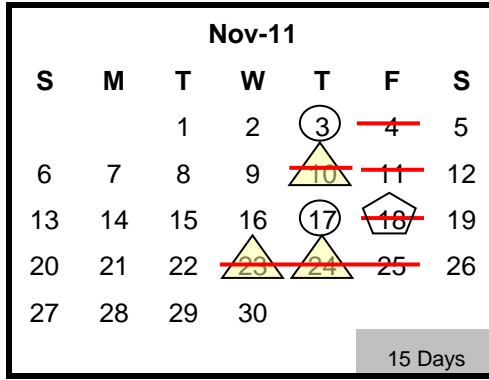

2011-2012 School Year Calendar

1368 Instructional Hours
1450 Teacher Hours Starting August 1, 2011
1470 First Year Teacher Hours Starting July 27, 2011

Zero Snow Days

Paydays
 New Teacher PD Days

First and Last Day Of School
 Student Non Attendance Day
 12 Month Employee Holidays
 No School
 District Closed
 AIMS Testing Days
 10 PD Days - 2 TBD - Teachers Only