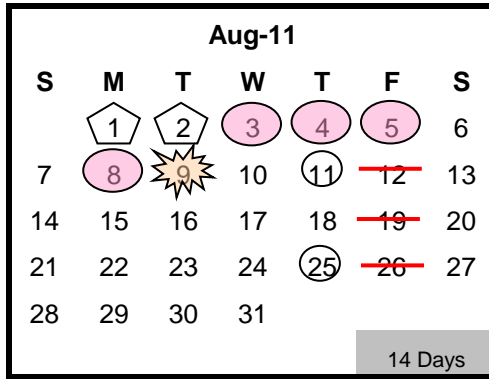

2011-2012 School Year Calendar

1368 Instructional Hours
1450 Teacher Hours Starting August 1, 2011
1470 First Year Teacher Hours Starting July 27, 2011

Zero Snow Days

Paydays
 New Teacher PD Days

First and Last Day Of School
 Student Non Attendance Day
 12 Month Employee Holidays
 No School
 District Closed
 AIMS Testing Days
 10 PD Days - 2 TBD - Teachers Only